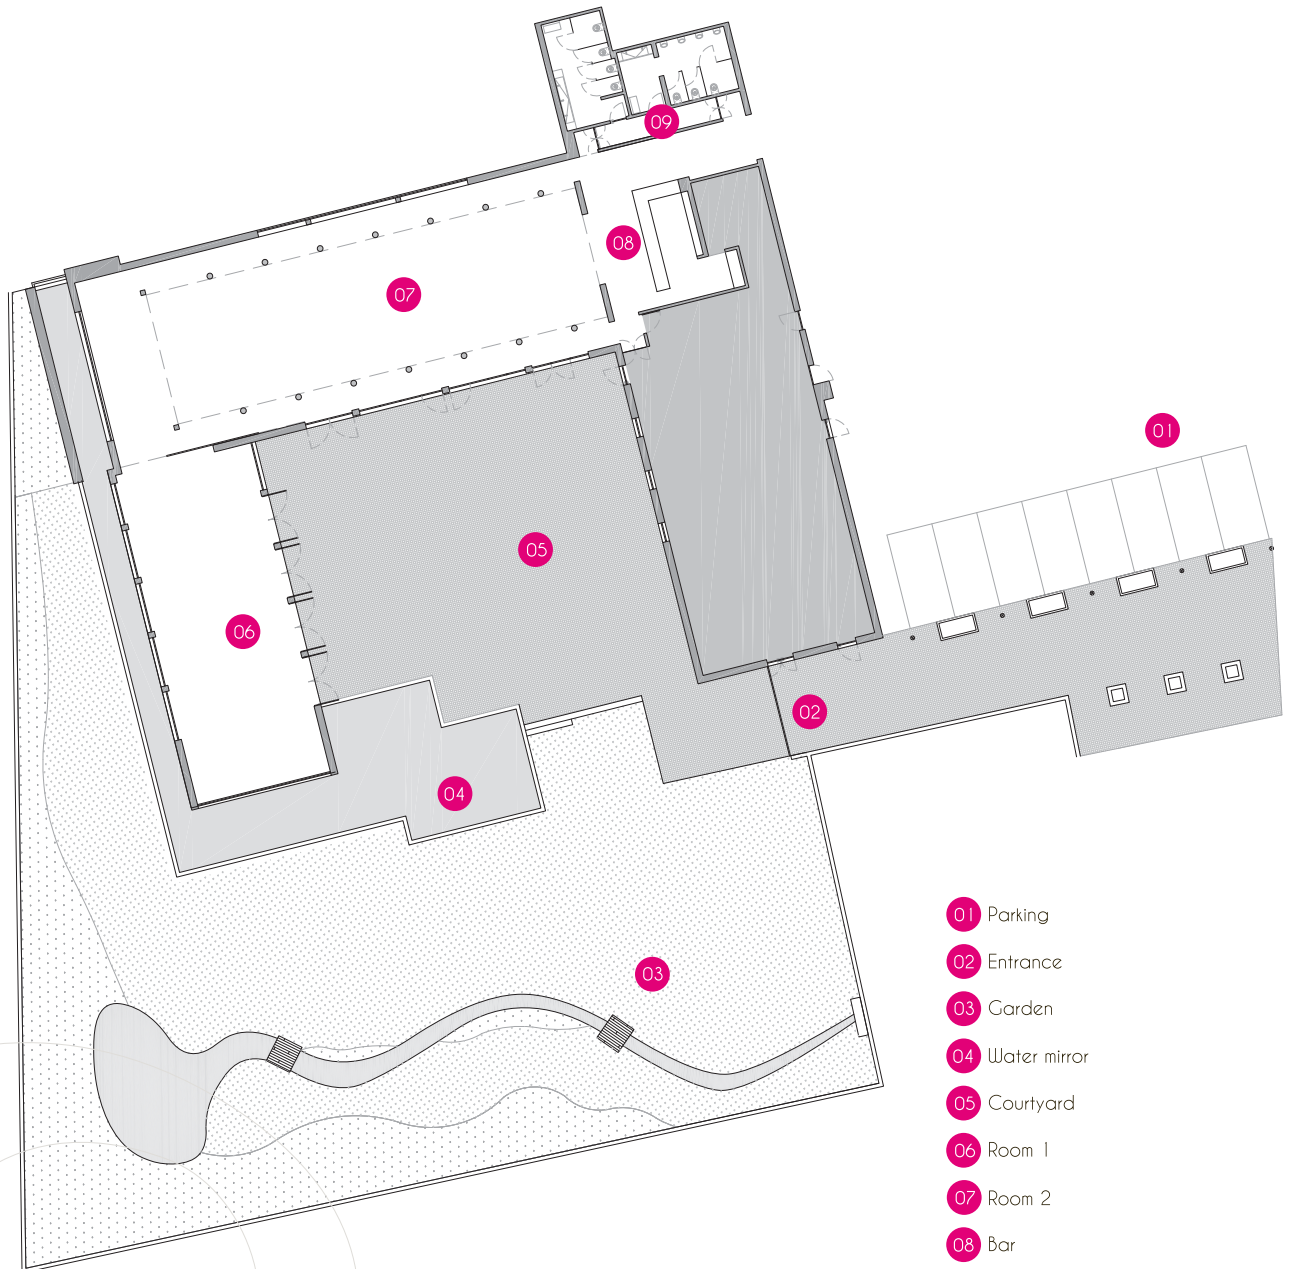

## EVENTS AREA PLAN

This is a simplified plan of rooms and spaces dedicated to the events area, contained in the Primavera Perfume Hotel, available for consultation. For any clarification, please contact us.

- 01 Parking
- 02 Entrance
- 03 Garden
- 04 Water mirror
- 05 Courtyard
- 06 Room 1
- 07 Room 2
- 08 Bar
- 09 Toilet

Av. Teixeira de Sousa, 2  
5425-308 Vidago  
PORTUGAL  
GPS -41° 37' 58" N, 7° 34' 23" W